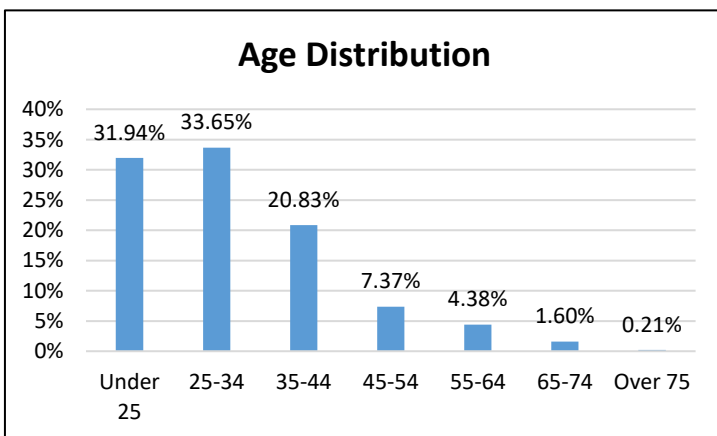

Pretrial Services Weekly Report

Electronic Monitoring Population Demographics 2/10/2023

Radio Frequency Monitoring (RF) population:	936
GPS Monitoring population:	700

Radio Frequency (RF) Monitoring

GPS Monitoring