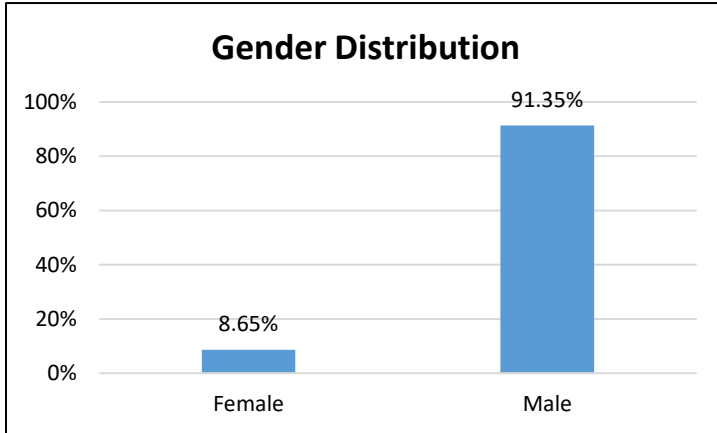

Pretrial Services Weekly Report

Electronic Monitoring Population Demographics 2/10/2023

Radio Frequency Monitoring (RF) population:	936
GPS Monitoring population:	700

Radio Frequency (RF) Monitoring

GPS Monitoring