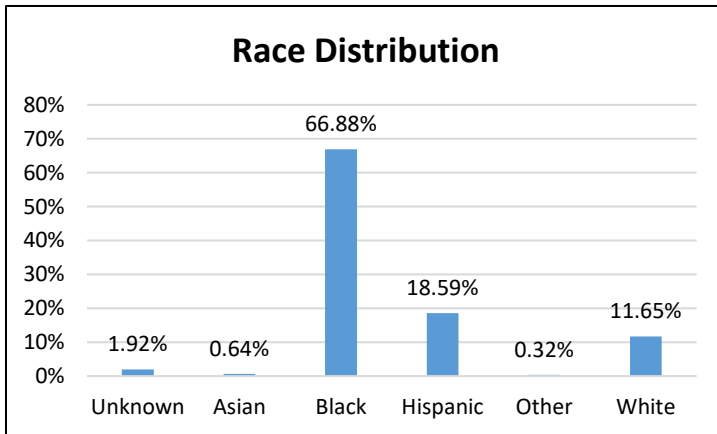

Pretrial Services Weekly Report

Electronic Monitoring Population Demographics 2/10/2023

Radio Frequency Monitoring (RF) population:	936
GPS Monitoring population:	700

Radio Frequency (RF) Monitoring

GPS Monitoring